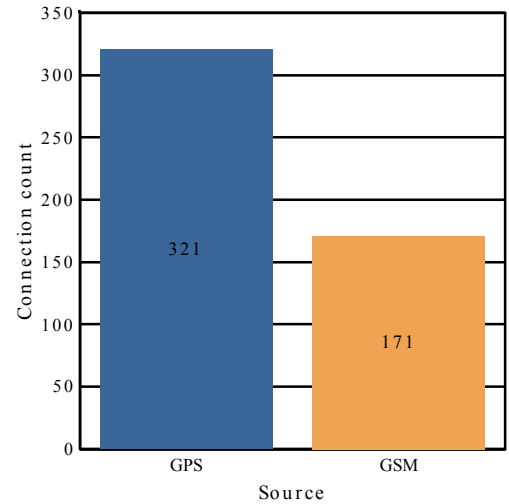

Connections by source

Connection time	Location	Source
2011-05-06 15:21:	Szczecin, Cukrowa 24	GSM
2011-05-06 14:01:	Szczecin, Cukrowa 24	GSM
2011-05-06 09:56:	Szczecin, Sienna 4	GSM
2011-05-06 09:53:	Szczecin, Nabrzeże Wieleckie	GSM
2011-05-06 09:50:	Szczecin, Jana Henryka Dąbrowskiego 1	GSM
2011-05-06 09:47:	Szczecin, Milczańska 10-12	GSM
2011-05-06 08:44:	Szczecin, Cukrowa 24	GSM
2011-05-06 08:36:	Szczecin, Południowa 25B	GSM
2011-05-06 08:28:	Szczecin, Południowa 25B	GSM
2011-05-06 08:07:	Szczecin, Radomska 46	GSM
2011-05-06 08:01:	Szczecin, Południowa 8	GSM
2011-05-06 07:56:	Szczecin, Cukrowa 3	GSM
2011-05-06 07:51:	Szczecin, Krakowska 59	GSM
2011-05-06 07:46:	Szczecin, Tyniecka 2	GSM
2011-05-06 07:41:	Szczecin, Rondo im. Księdza Lucjana Gierosa	GSM
2011-05-06 07:35:	Szczecin, Hieronima Derdowskiego 18	GSM
2011-05-06 07:30:	Szczecin, Antoniego Kaliny 23	GSM
2011-05-06 07:25:	Szczecin, Santocka 15A	GSM
2011-05-06 07:20:	Szczecin, Stanisława Ignacego Witkiewicza 59	GSM
2011-05-06 07:15:	Szczecin, Stanisława Ignacego Witkiewicza 59	GSM
2011-05-06 07:10:	Szczecin, Stanisława Ignacego Witkiewicza 59	GSM
2011-05-06 07:05:	Szczecin, Stanisława Ignacego Witkiewicza 58	GSM
2011-05-06 07:00:	Szczecin, Stanisława Ignacego Witkiewicza 58	GSM
2011-05-06 06:54:	Szczecin, Stanisława Ignacego Witkiewicza 58	GSM
2011-05-06 06:49:	Szczecin, Stanisława Ignacego Witkiewicza 58	GSM
2011-05-06 06:44:	Szczecin, Stanisława Ignacego Witkiewicza 61	GSM
2011-05-06 06:39:	Szczecin, Stanisława Ignacego Witkiewicza 60	GSM
2011-05-06 06:34:	Szczecin, Stanisława Ignacego Witkiewicza 60	GSM