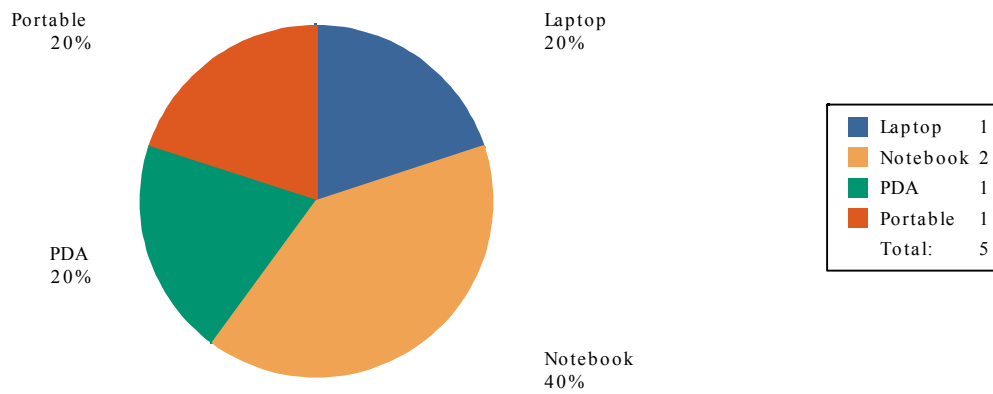

# Hardware list by machines type

Asset inventory

## Machines by type

Machine type	Count
<b>Laptop</b>	<b>1</b>

Name	IP	Operating system	Value [PLN]
DEMO_3	172.16.115.110/24	Microsoft Windows 7 Professional	

Machine type	Count
<b>Notebook</b>	<b>2</b>

Name	IP	Operating system	Value [PLN]
DEMO_1	192.168.56.1/24	Microsoft Windows 7 Ultimate	
DEMO_2	192.168.100.100/24	Microsoft Windows XP Professional	