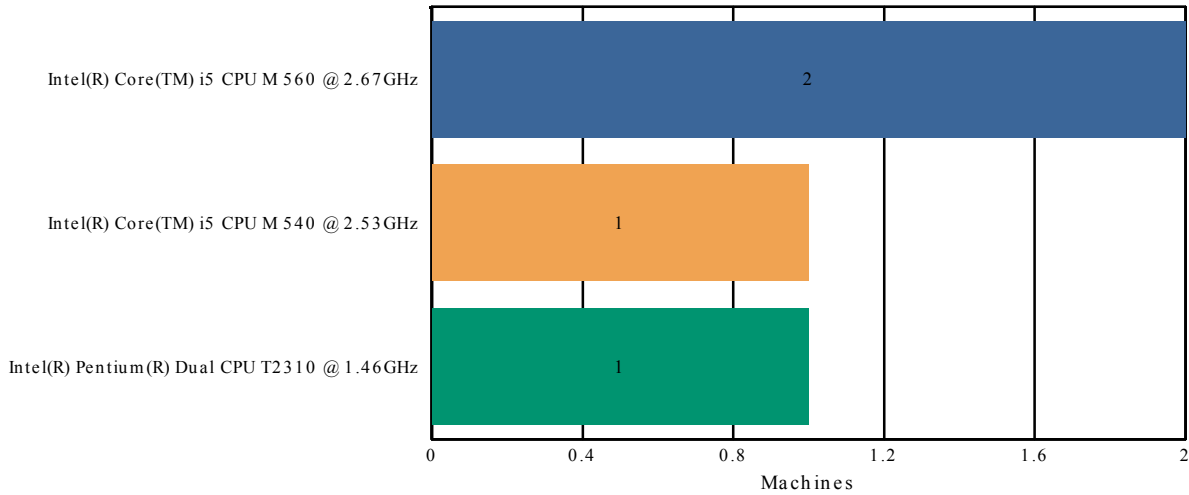

CPU summary

Asset inventory

Processors by type

Processor Type:

Intel(R) Core(TM) i5 CPU M 540 @ 2.53GHz

Count per type: 1

Host Name	IP	Operating system	Frequency
DEMO_3	172.16.115.110/24	Microsoft Windows 7 Professional	2.53

Processor Type:

Intel(R) Core(TM) i5 CPU M 560 @ 2.67GHz

Count per type: 2

Host Name	IP	Operating system	Frequency
DEMO_1	192.168.56.1/24	Microsoft Windows 7 Ultimate	2.67
DEMO_5	172.16.115.53/24	Microsoft Windows 7 Professional	2.66

Processor Type:

Intel(R) Pentium(R) Dual CPU T2310 @ 1.46GHz

Count per type: 1

Host Name	IP	Operating system	Frequency
DEMO_2		Microsoft Windows XP Professional	1.46

Total count: 4