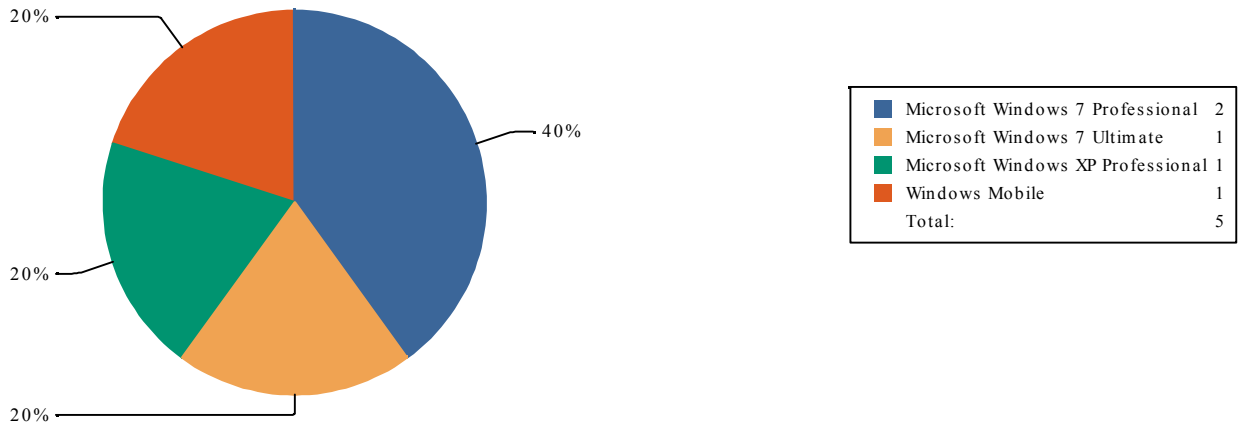

Operating systems

Operating System Installations count: **2**
Microsoft Windows 7 Professional

Host Name	IP	Machine type	Service Pack
DEMO_3	172.16.115.110/24	Laptop	
DEMO_5	172.16.115.53/24	Portable	Service Pack 1

Operating System Installations count: **1**
Microsoft Windows 7 Ultimate

Host Name	IP	Machine type	Service Pack
DEMO_1	192.168.56.1/24 192.168.100.100/24	Notebook	Service Pack 1

Operating System Installations count: **1**
Microsoft Windows XP Professional